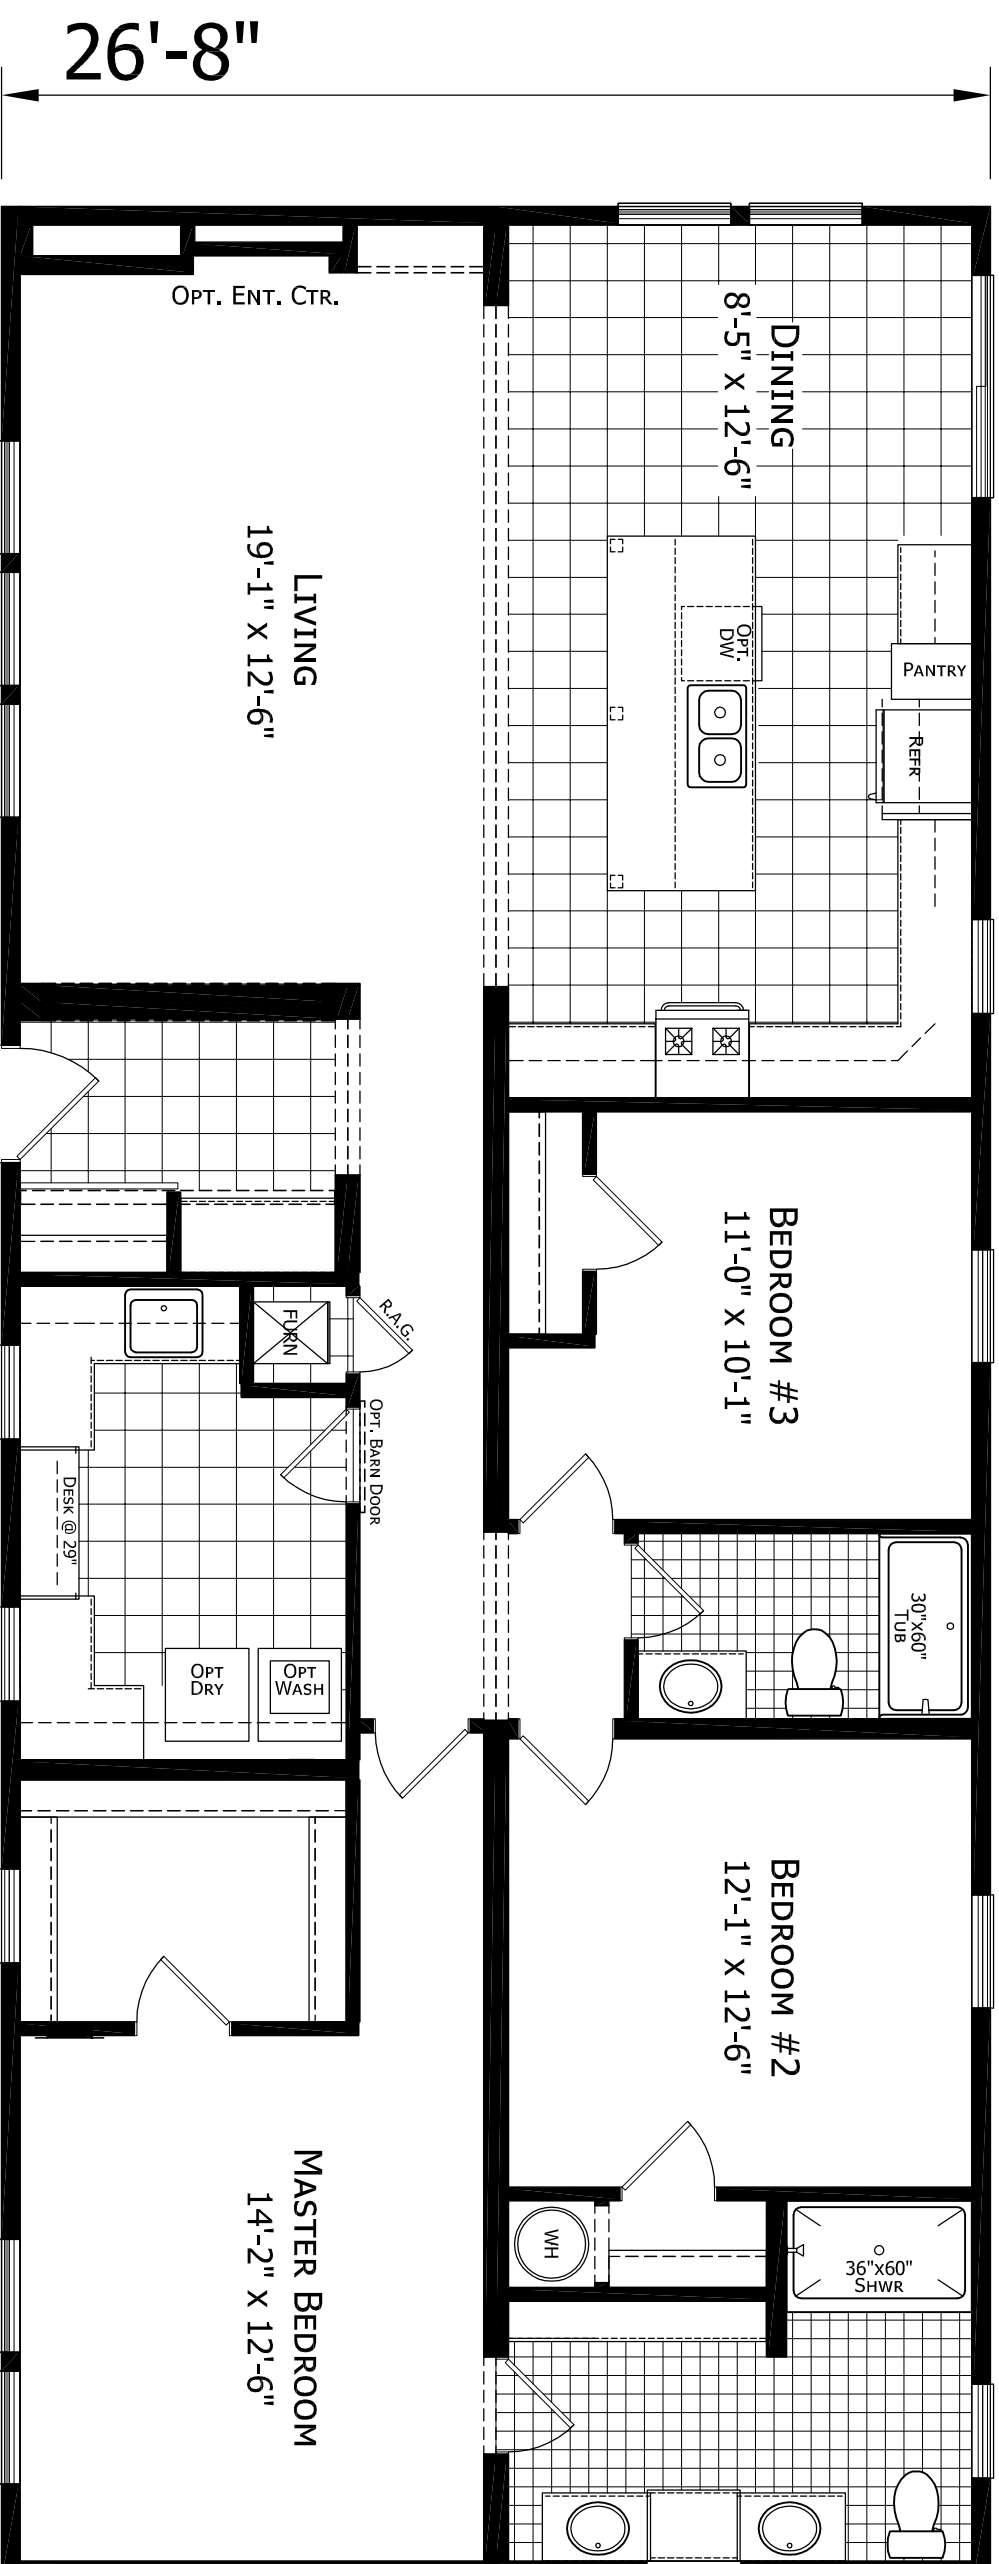

64'

26'-8"

**Floor plan may show optional items

CHAMPION

MANUFACTURED BEAUTIFULLY™

755 W. BIG BEAVER ROAD, SUITE 1000 TROY, MI 48064
PHONE: 248-614-8200

MODIFICATIONS

PROJECT: 05-SCI643 MOD
26'-8" x 64'-0"
3 BD 2 BTH

DRAWN BY:
DATE:
SCALE: 3/16" = 1'-0"

TITLE:

LITERATURE
PLAN

FILENAME: 05-SCI643 MOD-2019 SHOW STD KIT

SHEET:

L-101

PROPRIETARY AND CONFIDENTIAL
THESE DRAWINGS AND SPECIFICATIONS ARE ORIGINAL
PROPRIETARY AND CONFIDENTIAL MATERIALS OF CHAMPION.
COPYRIGHT © 1976-2018 BY CHAMPION